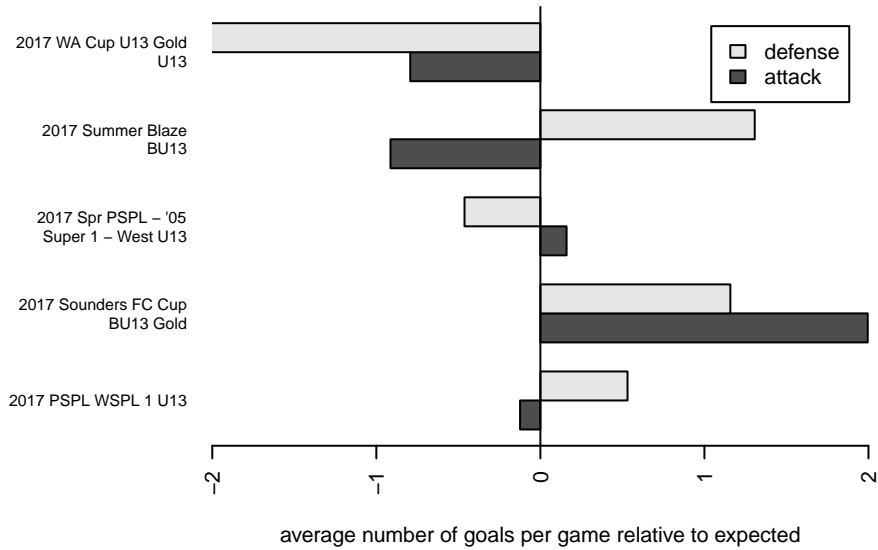

Kent City Red B05

Kent City FC

Kent, WA

B05 total strength=947

attack=3.64 defense=0.76

fall league = PSPL WSPL 1 U13

spr league = Spr PSPL - '05 Super 1 - West U

alt names used:

2017 PSPL WSPL 1 U13

2017 Spr PSPL - '05 Super 1 - West U13

2017 WA Cup U13 Gold U13

Kent City Red B05
Dots are actual minus expected GF (blue circles) and GA (red triangles).
Blue line is smoothed change in attack strength. Red is smoothed change in defense strength.

**attack and defense variance (black dot)
relative to other teams
and top 10 in region**

**attack and defense rating
relative to others at age
and all opponents in last 13 months**

Performance relative to 13 month average