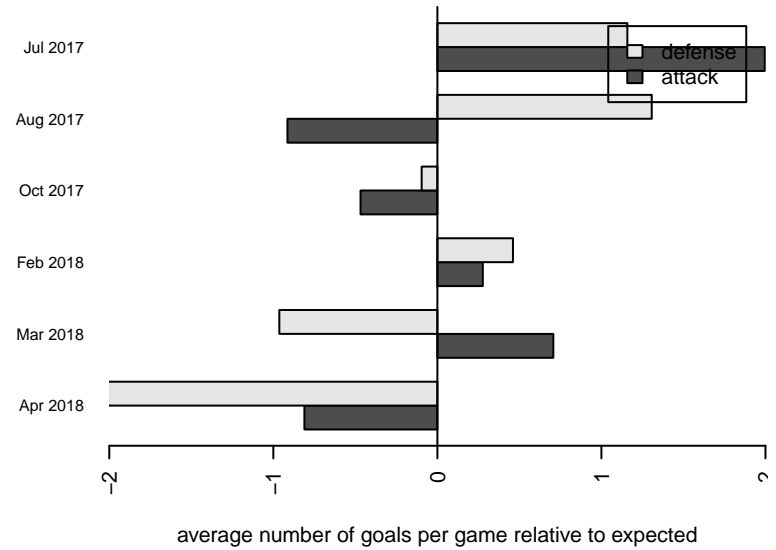

Performance relative to 13 month average