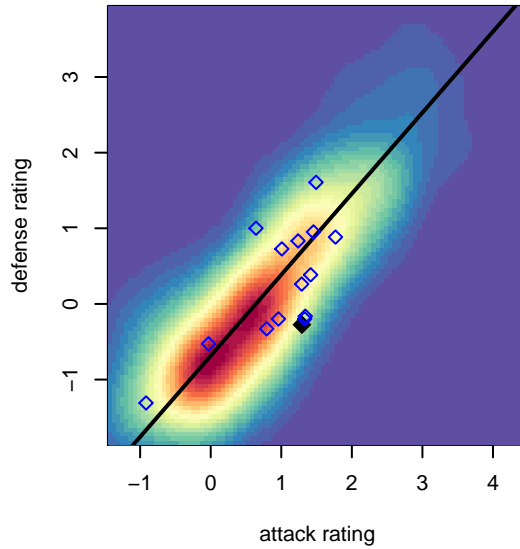

Kent City Red B05

Kent City FC

Kent, WA

B05 total strength=947

attack=3.64 defense=0.76

fall league = PSPL WSPL 1 U13

spr league = Spr PSPL - '05 Super 1 - West U

alt names used:

2017 PSPL WSPL 1 U13

2017 Spr PSPL - '05 Super 1 - West U13

2017 WA Cup U13 Gold U13

Kent City Red B05
Dots are actual minus expected GF (blue circles) and GA (red triangles).
Blue line is smoothed change in attack strength. Red is smoothed change in defense strength.

**attack and defense variance (black dot)
relative to other teams
and top 10 in region**

**attack and defense rating
relative to others at age
and all opponents in last 13 months**

Performance relative to 13 month average