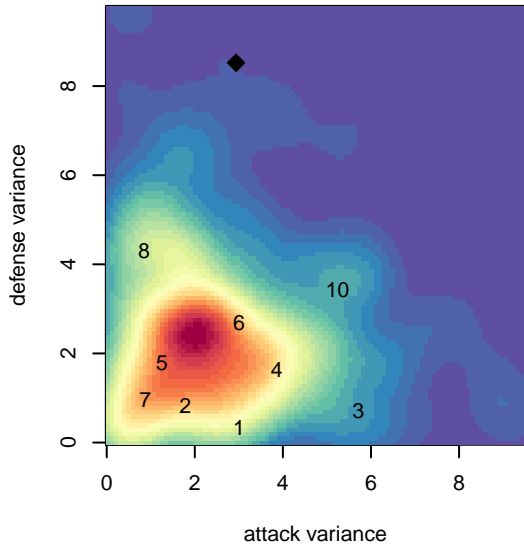

Kent City Red B05

Kent City FC

Kent, WA

B05 total strength=947

attack=3.64 defense=0.76

fall league = PSPL WSPL 1 U13

spr league = Spr PSPL - '05 Super 1 - West U

alt names used:

2017 PSPL WSPL 1 U13

2017 Spr PSPL - '05 Super 1 - West U13

2017 WA Cup U13 Gold U13

Kent City Red B05
Dots are actual minus expected GF (blue circles) and GA (red triangles).
Blue line is smoothed change in attack strength. Red is smoothed change in defense strength.

**attack and defense variance (black dot)
relative to other teams
and top 10 in region**

**attack and defense rating
relative to others at age
and all opponents in last 13 months**

Performance relative to 13 month average