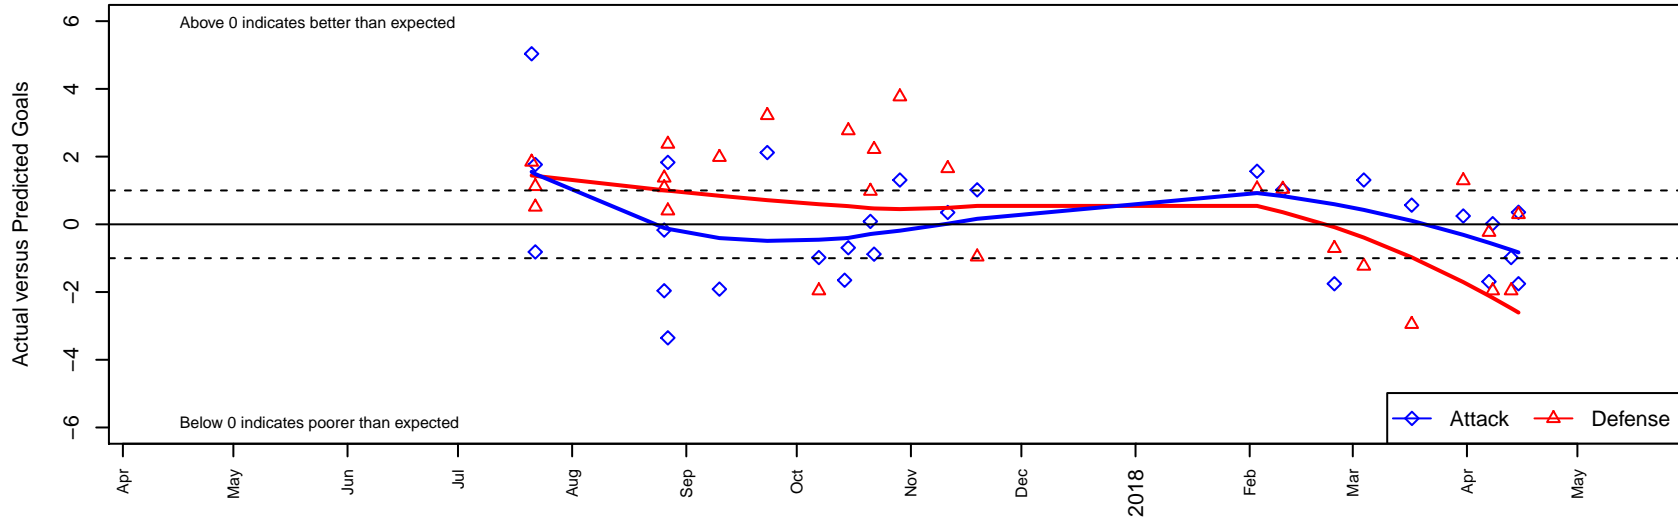

Kent City Red B05

Kent City FC

Kent, WA

B05 total strength=947

attack=3.64 defense=0.76

fall league = PSPL WSPL 1 U13

spr league = Spr PSPL - '05 Super 1 - West U

alt names used:

Kent City FC B05 Red

Kent City FC B05 Red

Kent City FC B05 Red

Kent City FC B05 Red

KENT CITY FOOTBALL B05 RED (USA)

Venues played:

2017 Sounders FC Cup BU13 Gold

2017 Summer Blaze BU13

2017 PSPL WSPL 1 U13

2017 Spr PSPL - '05 Super 1 - West U13

2017 WA Cup U13 Gold U13

Kent City Red B05
Dots are actual minus expected GF (blue circles) and GA (red triangles).
Blue line is smoothed change in attack strength. Red is smoothed change in defense strength.

**attack and defense variance (black dot)
relative to other teams
and top 10 in region**

**attack and defense rating
relative to others at age
and all opponents in last 13 months**

Performance relative to 13 month average