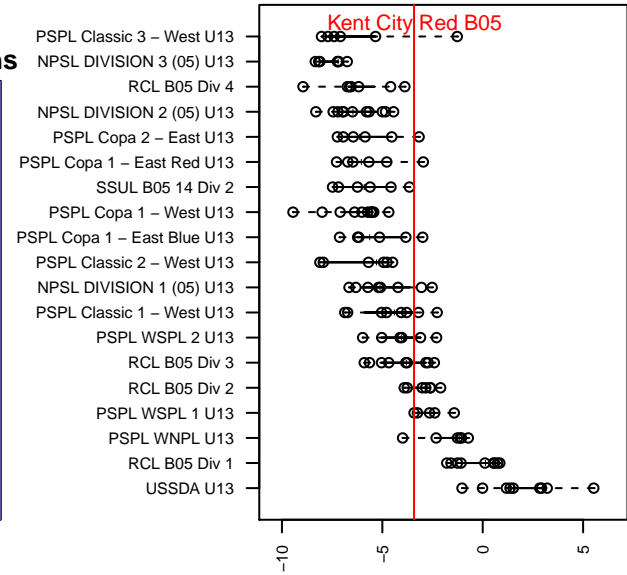

Kent City Red B05

Kent City FC

Kent, WA

B05 total strength=947

attack=3.64 defense=0.76

fall league = PSPL WSPL 1 U13

spr league = Spr PSPL - '05 Super 1 - West U

alt names used:

2017 PSPL WSPL 1 U13

2017 Spr PSPL - '05 Super 1 - West U13

2017 WA Cup U13 Gold U13

Kent City Red B05
Dots are actual minus expected GF (blue circles) and GA (red triangles).
Blue line is smoothed change in attack strength. Red is smoothed change in defense strength.

**attack and defense variance (black dot)
relative to other teams
and top 10 in region**

**attack and defense rating
relative to others at age
and all opponents in last 13 months**

Performance relative to 13 month average